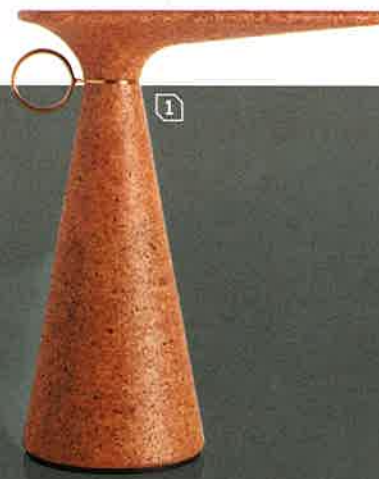

furniture

Off-kilter is on point
lean in