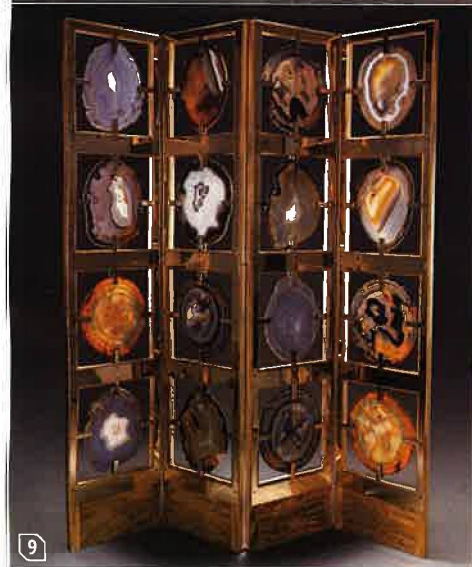

furniture

works of art

Sculptural pieces that play with abstraction

1. Picasso coffee table in solid brass with crazy glass top by Troy Smith Designs. troysmithdesigns.com
2. G-Table in carbon steel with black oak top by Zieta. zieta.pl
3. Osmosi table in Carrara Xtra C marble and hand-blown glass by Emmanuel Babled through Twenty First Gallery. 21stgallery.com
4. L'Eternel Printemps limited-edition cabinet in polished and patinated bronze by Hubert Le Gall through Twenty First Gallery. 21stgallery.com
5. Imagine console in lacquered poplar with brass base by Samantha Sandbrook with Apa Furniture. samanthasandbrook.com
6. John Koga's glass-top bronze coffee table by Ralph Pucci. ralphpucci.net
7. Organika tables in hand-painted resin by Emma Donnersberg through Maison Gerard. maisongerard.com
8. Steve Leung's Sowilo table with green jade top, gold-finish nautical-resin base, and stainless-steel frame by Visionnaire. visionnaire-home.com
9. Mango Glacier screen in Brazilian agate, mango wood, and mirror-polish bronze by Studio Greytak. studiogreytak.com
10. Franck Evennou's Wally table in patinated cast bronze by Bernd Goeckler. bgoecklerantiques.com
11. Anna Bera's Earth Stone Wood double cabinet in Polish cherry by The Whole Elements. thewholeelements.com